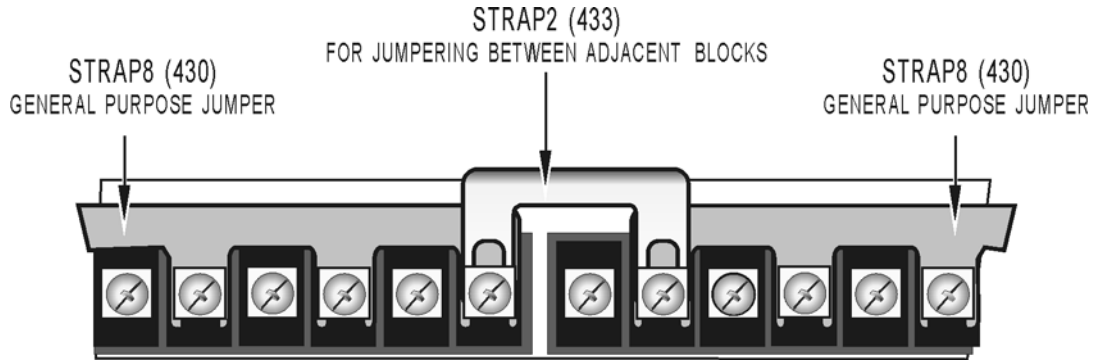

OPTO 22

I/O Module Mounting Rack Terminal Strip Bus System

Available at your local distributor. Used on the following Opto 22 models:

PB4
PB4AH
PB4H
PB4R

PB8
PB8AH
PB8H

PB16A
PB16AH
PB16C
PB16H
PB16HC
PB16T

PB24
PAMUXI

Form 0019-120315

© 2012 Opto 22

OPTO 22

I/O Module Mounting Rack Terminal Strip Bus System

Available at your local distributor. Used on the following Opto 22 models:

PB4
PB4AH
PB4H
PB4R

PB8
PB8AH
PB8H