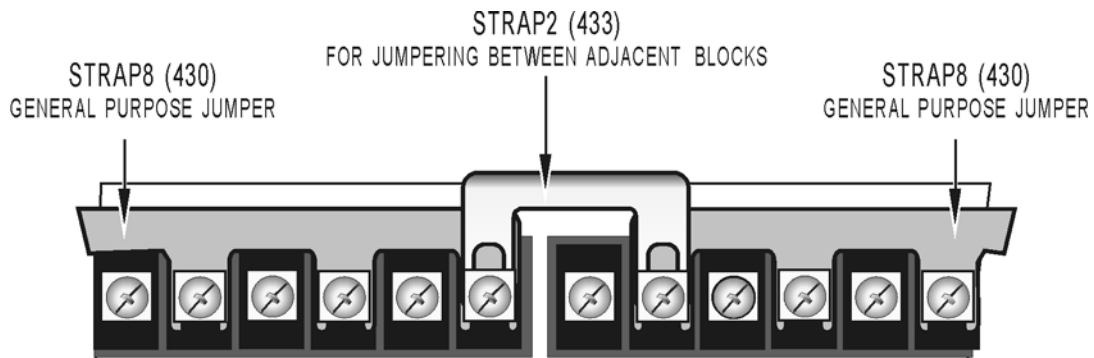

Form 0019-120315

© 2012 Opto 22